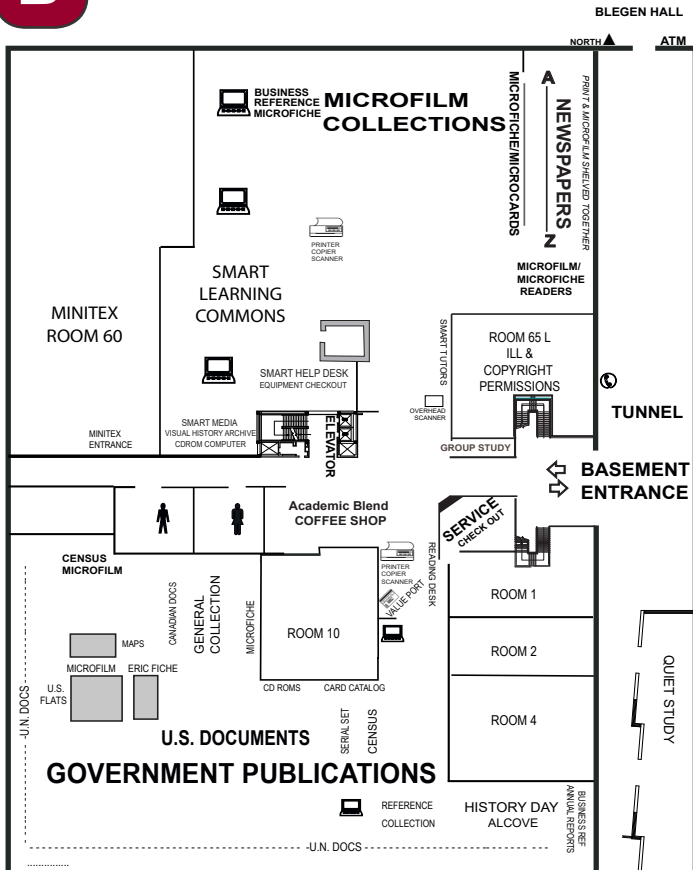

CALL NUMBER AND FLOOR

- A TO HB 3rd
- HC to Z 2nd
- 001 to 999 (Quarto & Folio) 3rd

BOOKS on the 2nd and 3rd floors are grouped by height.

- REGULAR: Gold Shelf Labels
- QUARTO (Medium Tall): Blue Shelf Labels
- FOLIO (Extra Tall): Orange Shelf Labels

4

LIBRARIES
UNIVERSITY OF MINNESOTA

**WILSON LIBRARY
FLOOR PLANS**

AUGUST 2018

B

SB