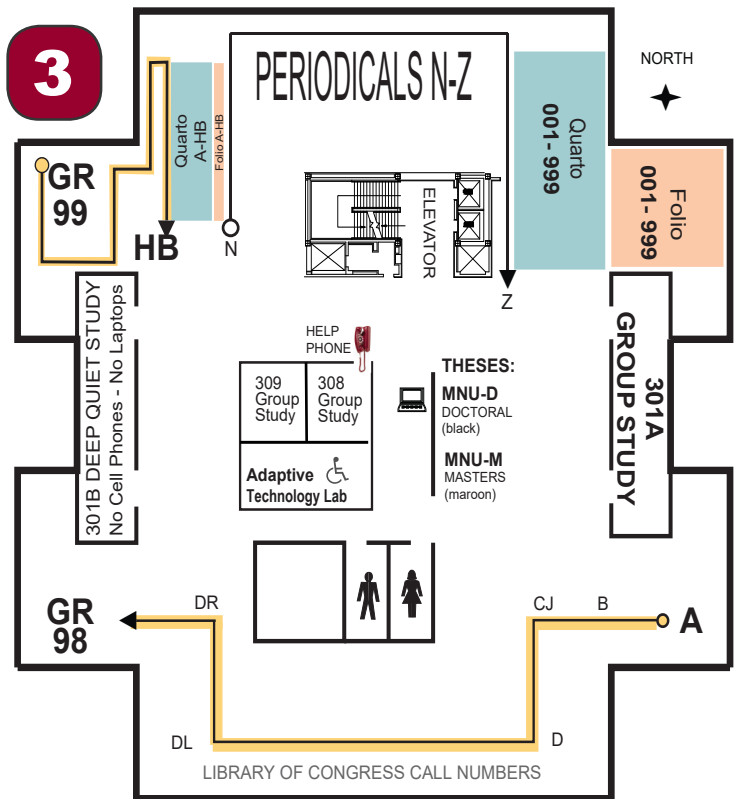

1

LIBRARIES

UNIVERSITY OF MINNESOTA

WILSON LIBRARY FLOOR PLANS

AUGUST 2018

2

3

GENERAL COLLECTION KEY:

CALL NUMBER AND FLOOR

- A TO HB 3rd
- HC to Z 2nd
- 001 to 999 (Quarto & Folio) 3rd

BOOKS on the 2nd and 3rd floors are grouped by height.

- REGULAR: Gold Shelf Labels
- QUARTO (Medium Tall): Blue Shelf Labels
- FOLIO (Extra Tall): Orange Shelf Labels

4

LIBRARIES
UNIVERSITY OF MINNESOTA

**WILSON LIBRARY
FLOOR PLANS**

AUGUST 2018

B

SB