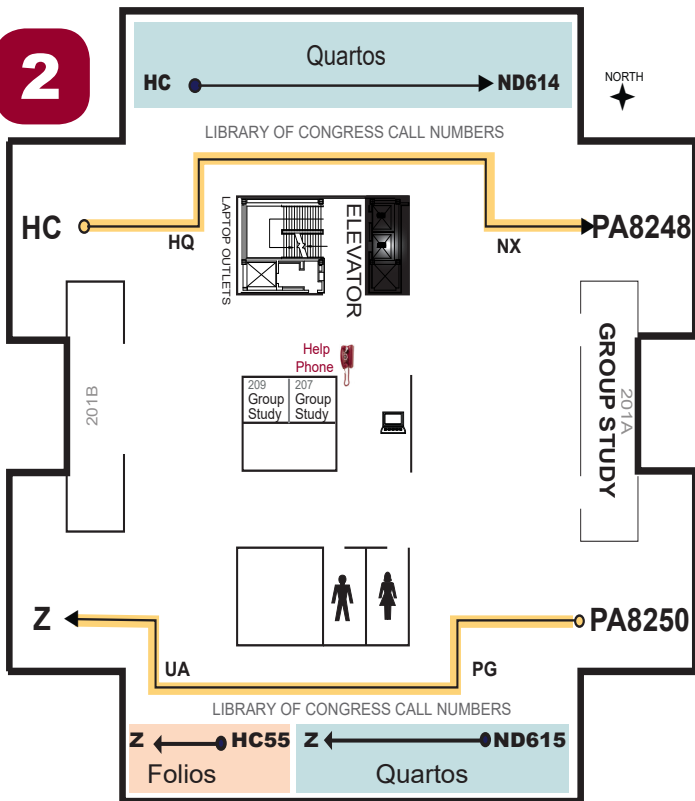

1

LIBRARIES

UNIVERSITY OF MINNESOTA

WILSON LIBRARY FLOOR PLANS

AUGUST 2018

2

3

GENERAL COLLECTION KEY:

CALL NUMBER AND FLOOR

- A TO HB 3rd
- HC to Z 2nd
- 001 to 999 (Quarto & Folio) 3rd

BOOKS on the 2nd and 3rd floors are grouped by height.

- REGULAR: Gold Shelf Labels
- QUARTO (Medium Tall): Blue Shelf Labels
- FOLIO (Extra Tall): Orange Shelf Labels

4

LIBRARIES
UNIVERSITY OF MINNESOTA

**WILSON LIBRARY
FLOOR PLANS**

AUGUST 2018

B

SB