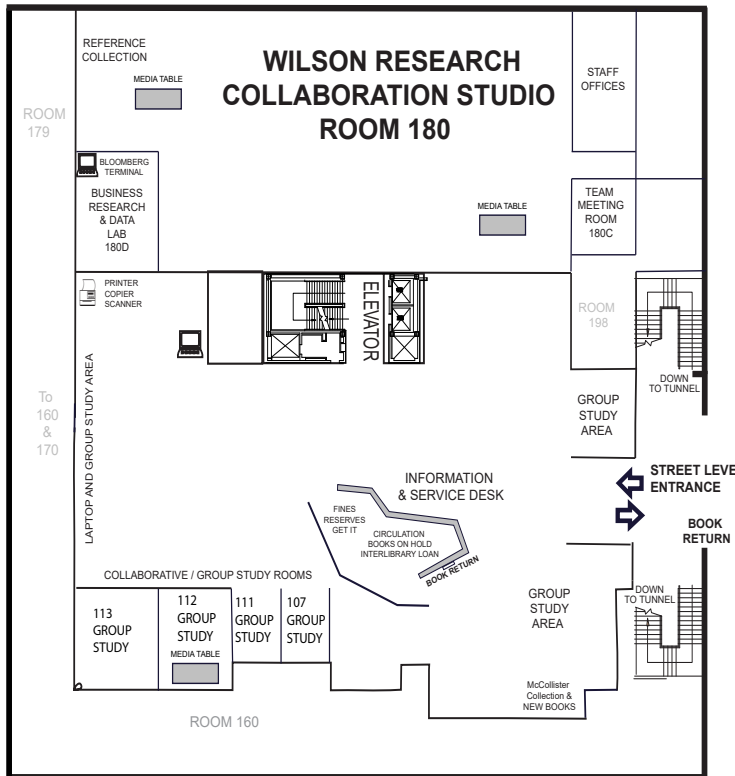

1

LIBRARIES

UNIVERSITY OF MINNESOTA

WILSON LIBRARY FLOOR PLANS

AUGUST 2018

2

3

GENERAL COLLECTION KEY:

CALL NUMBER AND FLOOR

- A TO HB 3rd
- HC to Z 2nd
- 001 to 999 (Quarto & Folio) 3rd

BOOKS on the 2nd and 3rd floors are grouped by height.

- REGULAR: Gold Shelf Labels
- QUARTO (Medium Tall): Blue Shelf Labels
- FOLIO (Extra Tall): Orange Shelf Labels